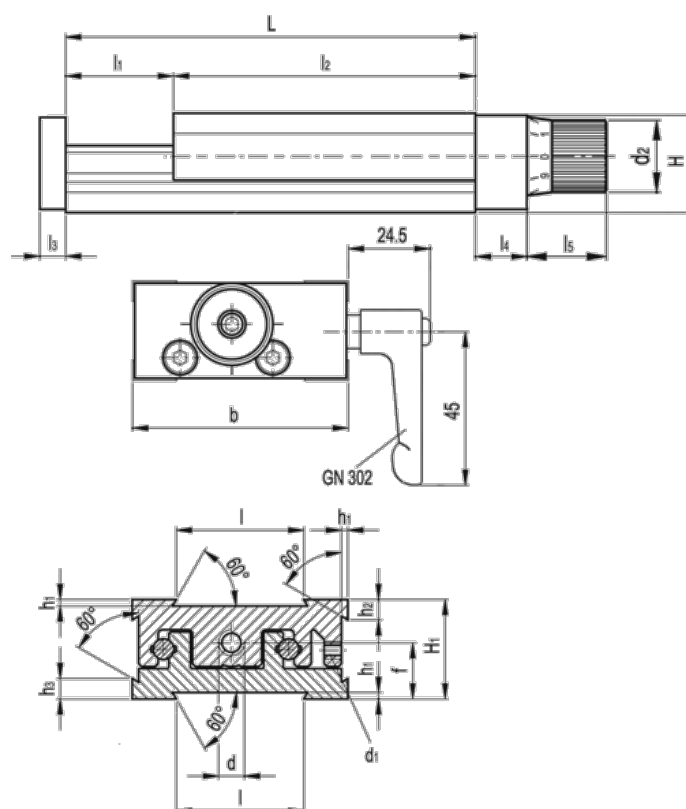

Data Sheet

Article number: 20771010

Description: Adjustable slide unit
GN 900-50-95-25-D-2

Measures

b = 50	h2 = 4.5
d = M6x1	h3 = 7.0
d1 = M4	l = 30
d2 = 17	L - l1 = 95-25
f = 13.0	l2 = 70
H = 23.0	l3 = 6
h1 = 1.5	l4 = 12
H1 = 23	l5 = 20